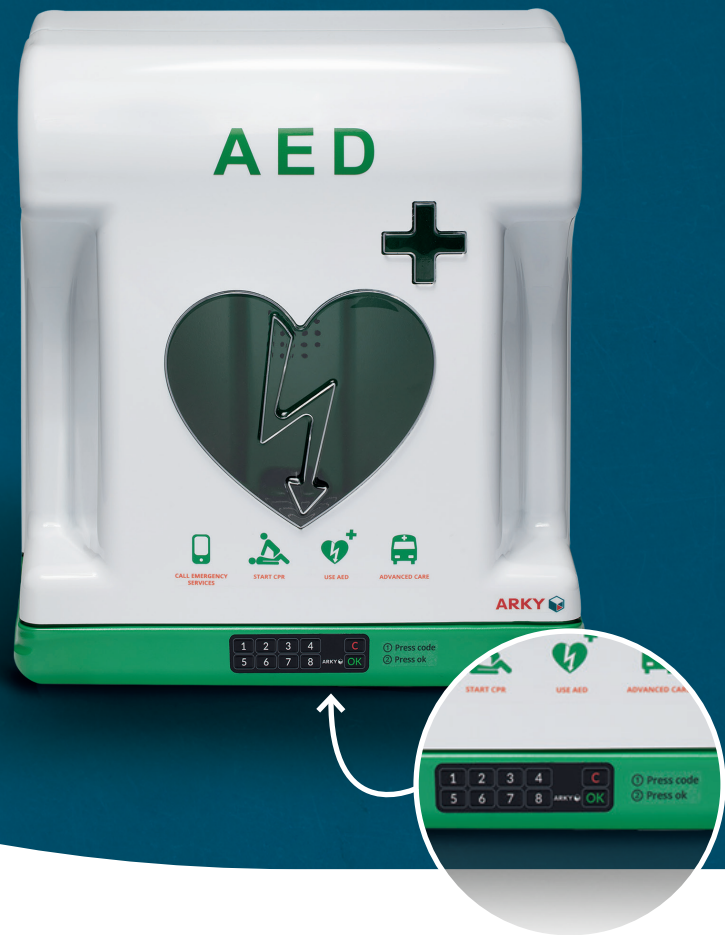

CORE PLUS

High quality outdoor cabinet

- > Protects against theft and vandalism due to pinlock and alarm
- > Can withstand temperatures between -30°C and 50°C
- > Dust and splash proof: IP55
- > Able to house all types of AEDs
- > Easily recognizable as AED cabinet due to appearance

Dimensions

- > 430 x 504 x 214 mm
- > Weight: 4,25kg

Features

- > Audible alarm
- > Internal lighting
- > Two heating elements (24V)
- > Digital keypad lock
- > Four ventilators (24V)

Delivery

- > Nationwide shipping
- > Shipment within 24 hrs